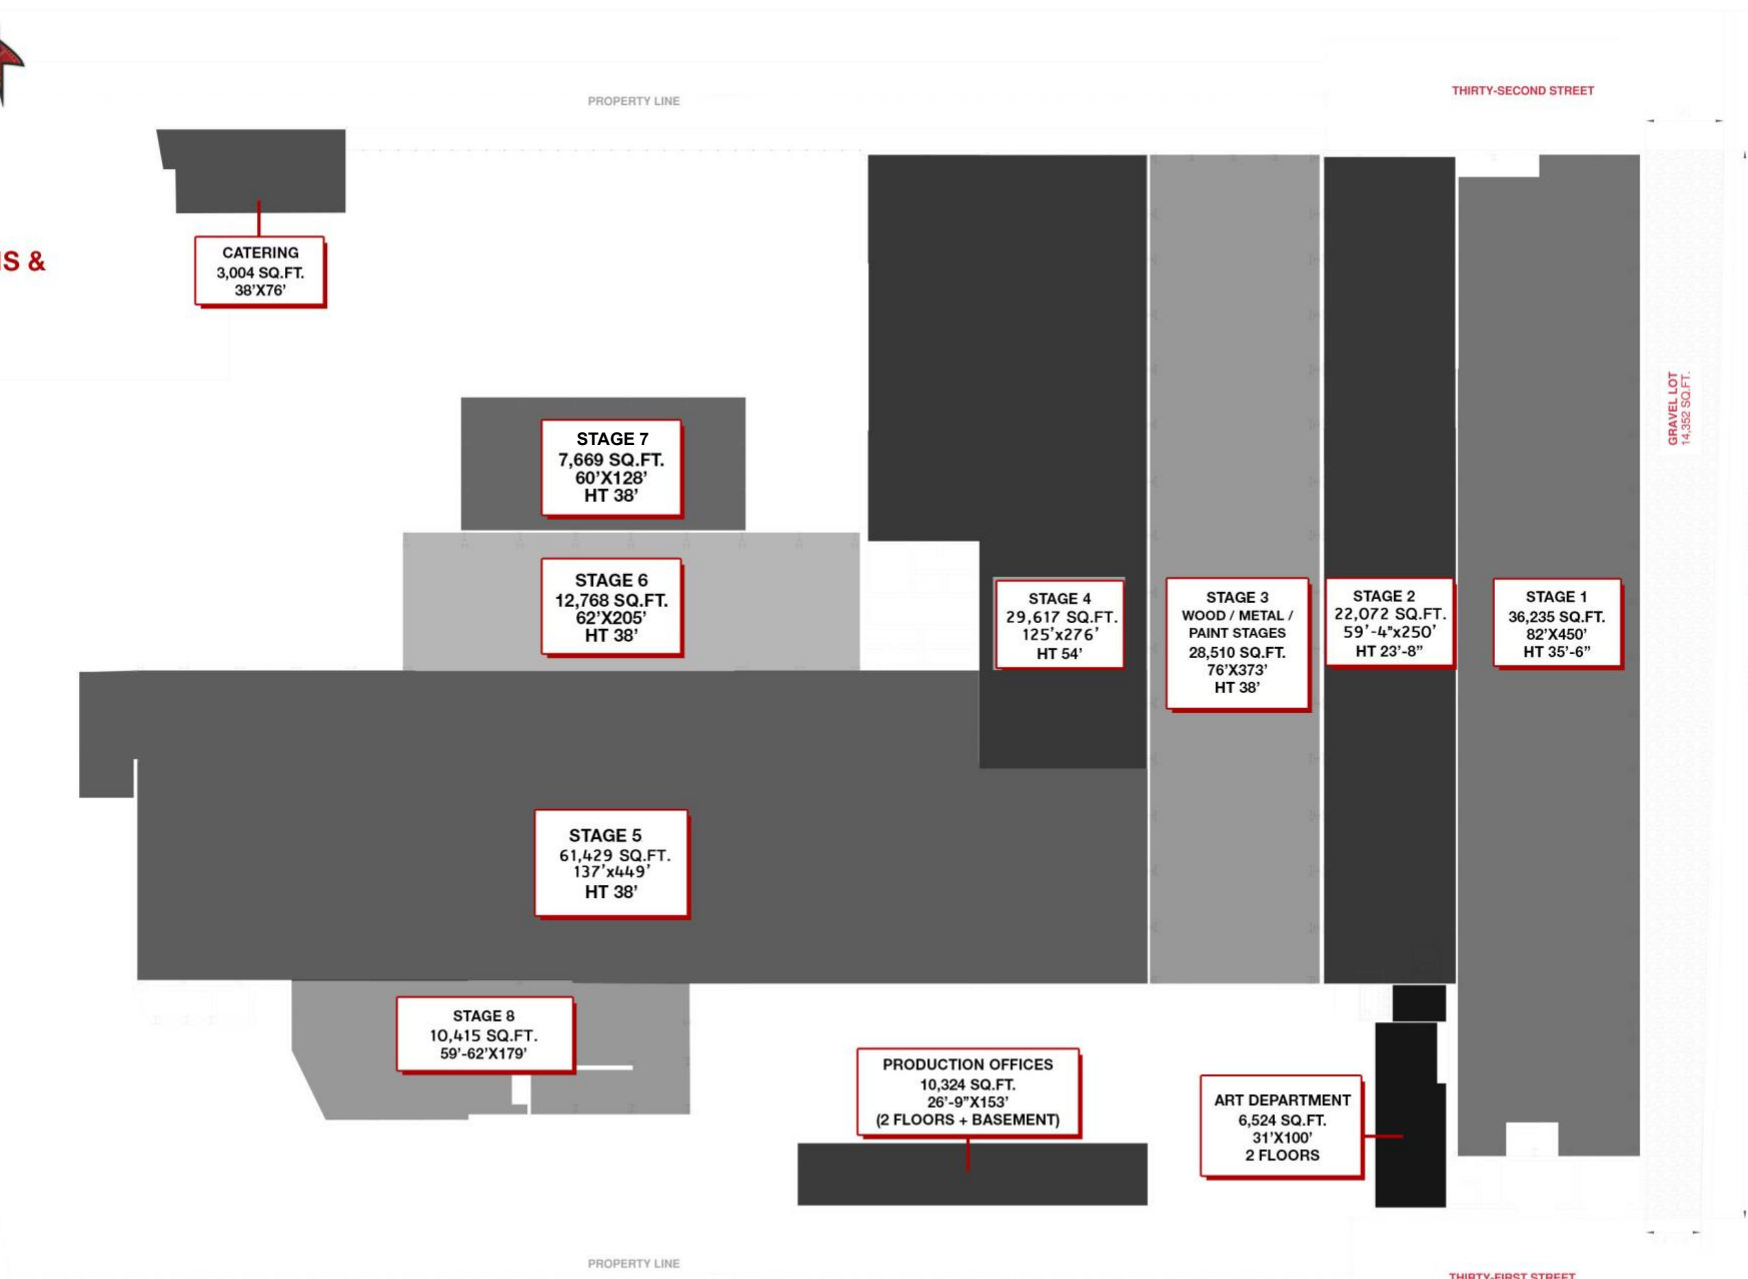

**STUDIO DIMENSIONS & LAYOUT**

**PROD. OFFICES  
FIRST FLOOR**  
3,561 SQ.FT.

**PROD. OFFICES  
SECOND FLOOR**  
4,145 SQ.FT.

**PROD. OFFICES  
BASEMENT**  
2,034 SQ.FT.

GRAPHIC SCALE  
1" = 30'

**ART DEPT.  
FIRST FLOOR**  
2,932 SQ.FT.

**ART DEPT.  
SECOND FLOOR**  
3,592 SQ.FT.